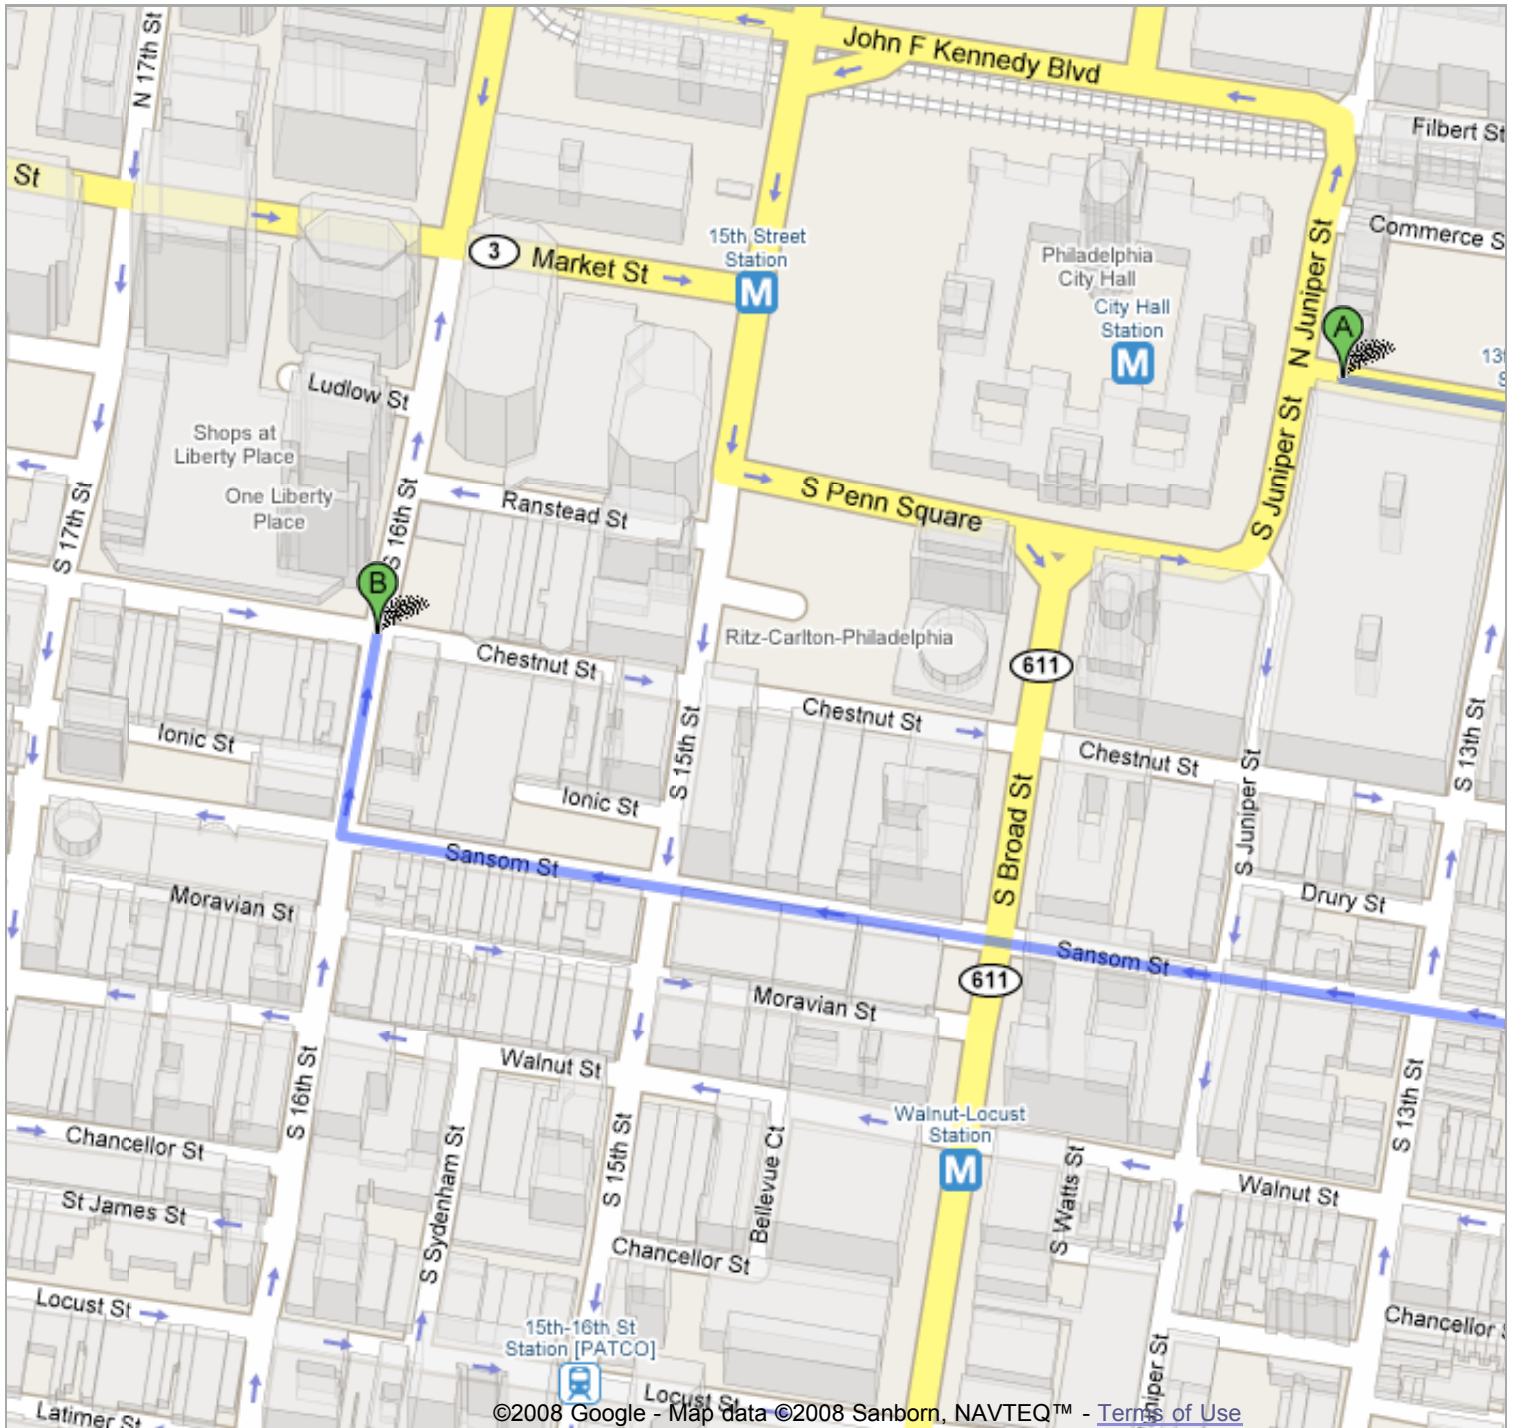

To see all the details that are visible on the screen, use the "Print" link next to the map.

Philadelphia, PA

Drive: 0.7 mi – about 3 mins

1. Head **east** on **Market St** toward **N 13th St**

0.1 mi

-
- | | |
|--|------------------|
| ➔ 2. Turn right at S 12th St | 0.2 mi |
| ➔ 3. Turn right at Sansom St | 0.4 mi 3 mins |
| ➔ 4. Turn right at S 16th St | 285 ft |
-

 **1600 Chestnut St**
Philadelphia, PA 19103

These directions are for planning purposes only. You may find that construction projects, traffic, or other events may cause road conditions to differ from the map results.

Map data ©2008 NAVTEQ™, Sanborn